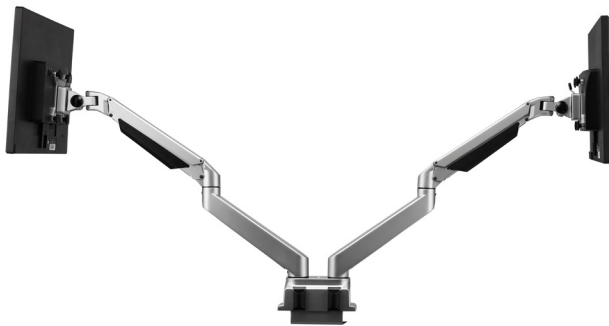

REACH
fits every position,
every posture.

REACH SINGLE MONITOR ARM

Gebesa's new Reach single monitor arm has a wide variety of configurations and weight capacities to meet different position and posture needs at work.

DIMENSIONS & FUNCTIONS

- Fits monitors <30" (diagonally)
- Weight range: 2–10 kg. (4–22 lbs.)
- 340 mm lift
- +75° to –30°
- +90° Swivel
- +90° Pivot
- VESA compatible: 75x75 / 100x100

- Net Weight
Inner: 3.3 kg. (7.2 lbs.)
Outer: 10 kg. (22 lbs.)

Desk thickness range <50 mm

REACH DUAL MONITOR ARM

Reach new levels of productivity!
Gebesa's new Reach line offers dual
monitor arms—the perfect tool for
all kinds of work tasks.

DIMENSIONS & FUNCTIONS

- Fits monitors <math><30''</math> (diagonally)
- Weight range: 2–10 kg. (4–22 lbs.)
- 340 mm lift
- $+75^\circ$ to -30°
- $+90^\circ$ Swivel
- $+90^\circ$ Pivot
- VESA compatible: 75x75 / 100x100

DIMENSIONS & FUNCTIONS

- Weight range of 2–10 kg. (4–22 lbs.)
- 340 mm lift
- +75° to –30° tilt
- +90° Swivel
- +90° Pivot
- VESA compatible: 75x75 / 100x100

- Net Weight

Inner: 3.3 kg. (7.2 lbs.)

Outer: 10 kg. (22 lbs.)