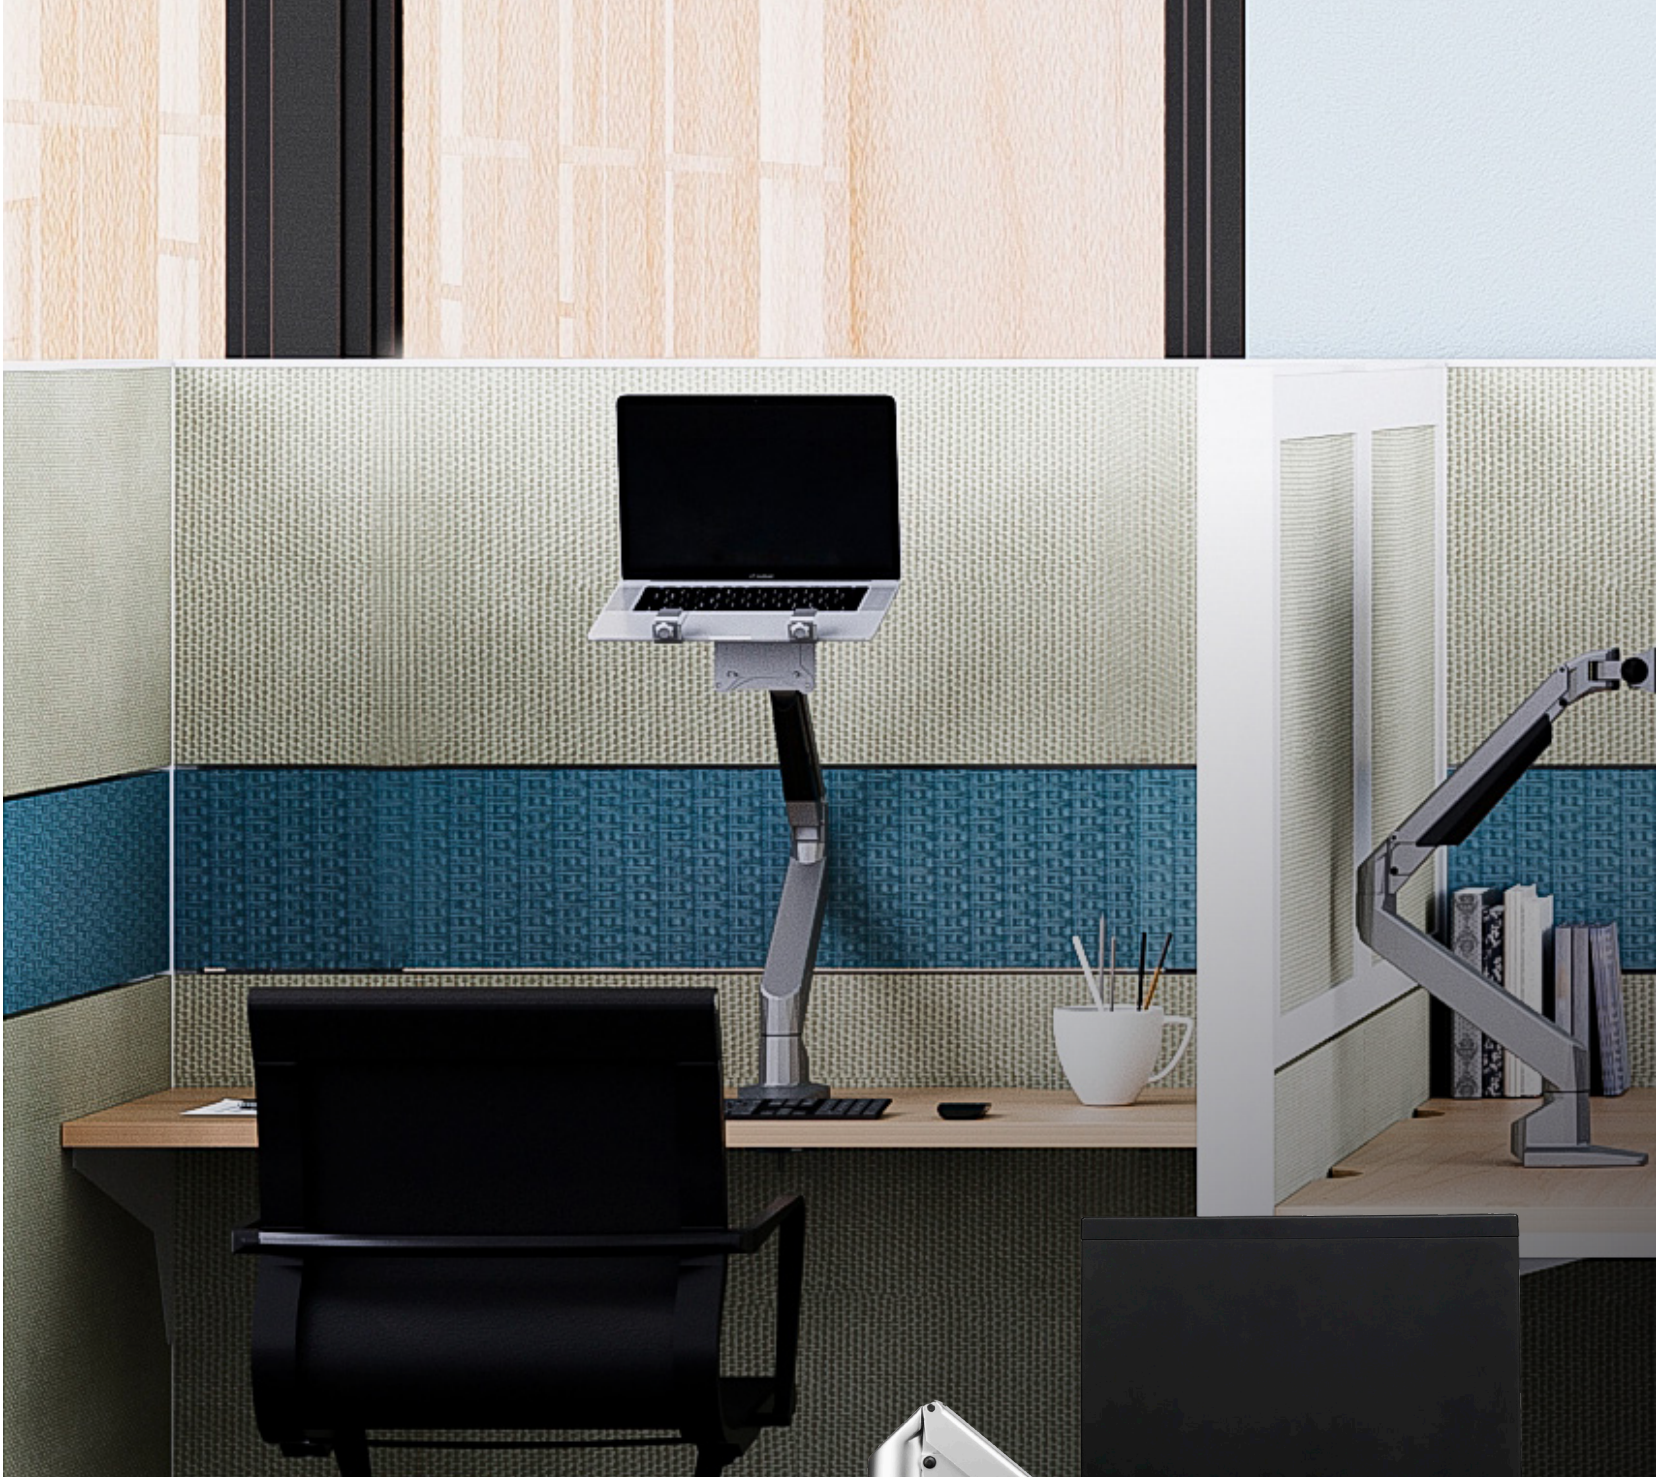

LAPTOP TRAY

The Reach laptop tray is designed to make your device secure and flexible for a better viewing experience.