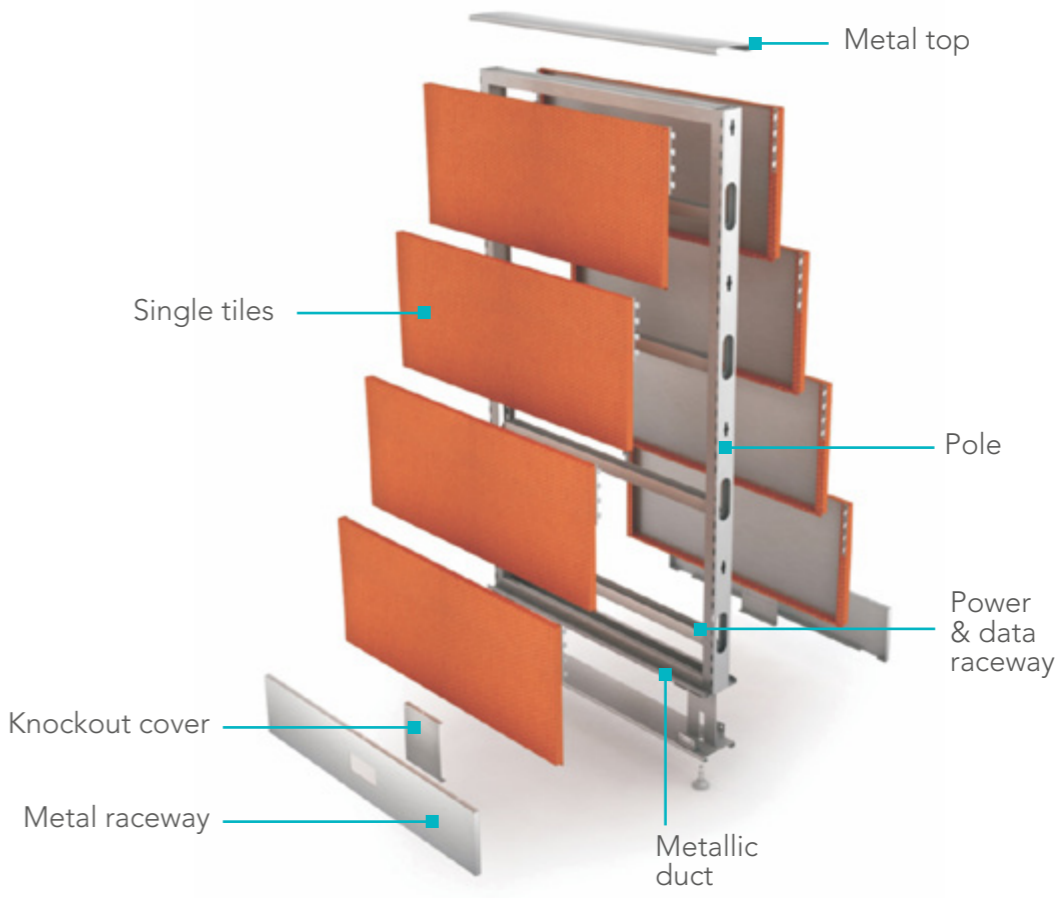

ELITE STRUCTURE