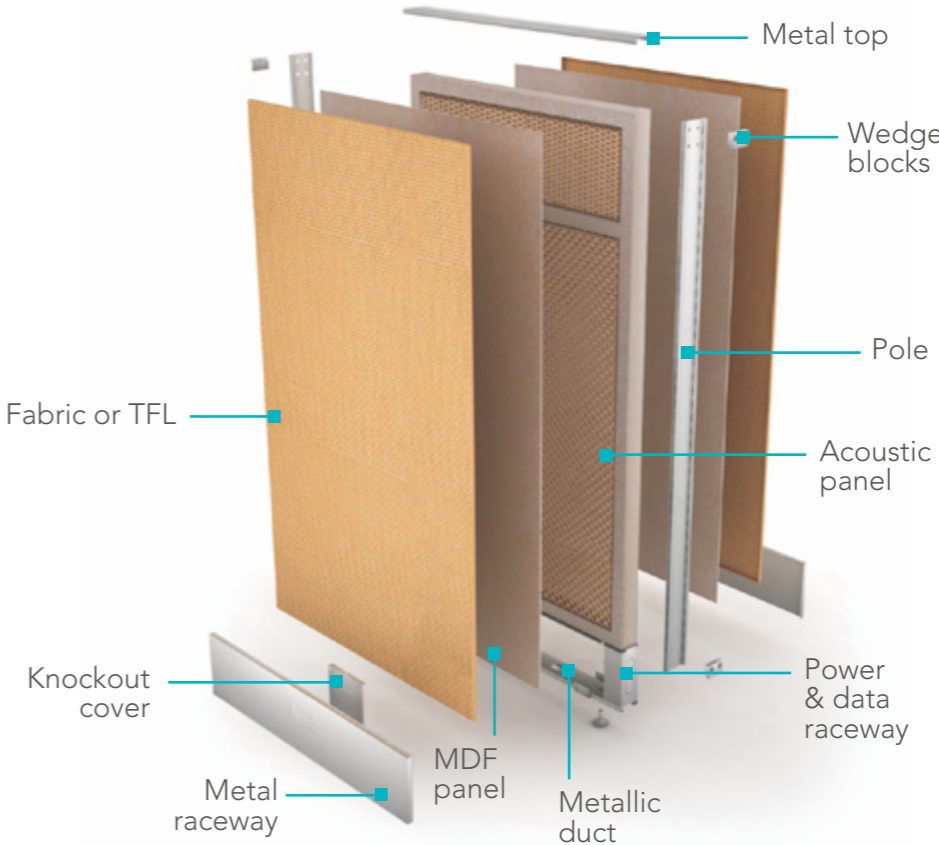

SYNERGY STRUCTURE