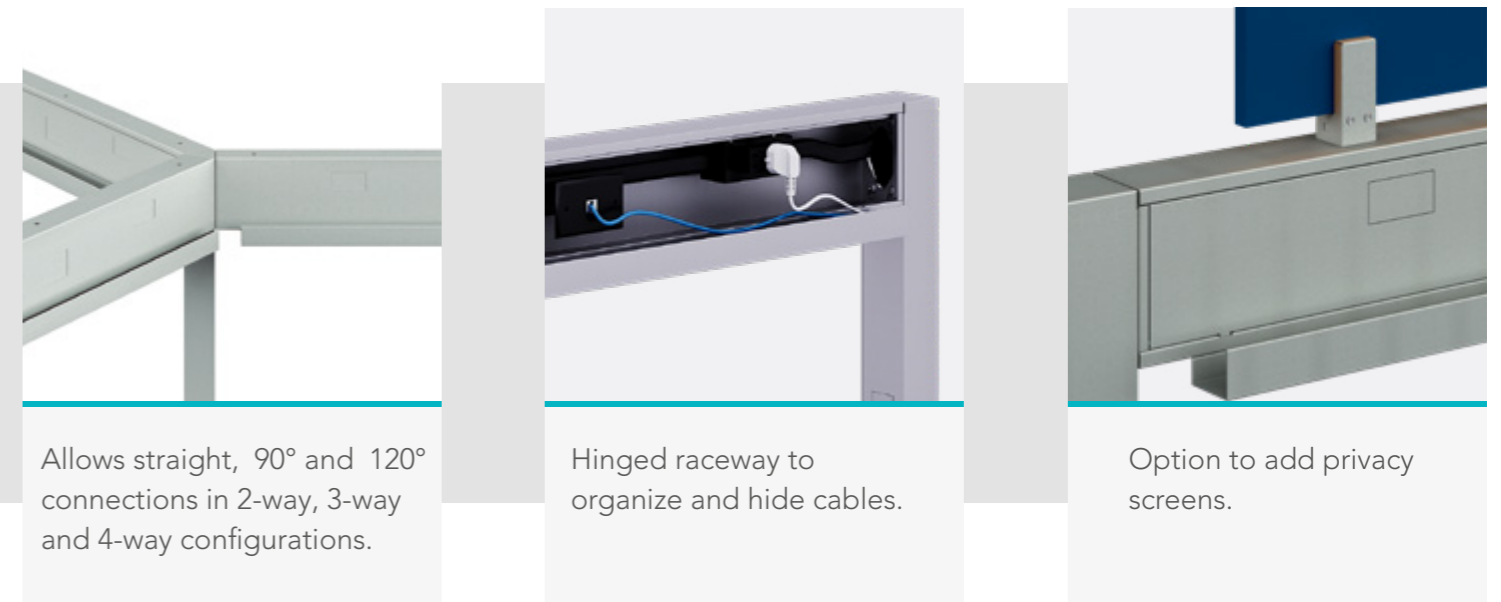

ASCEND BENCHING

We've thought of all possible scenarios. Ascend Benching integrates height adjustability, power, data, privacy and various other features into a single platform. Available in double-sided configurations for maximum space utilization and flexibility.

FREESTANDING

Allows straight, 90° and 120° connections in 2-way, 3-way and 4-way configurations.

Hinged raceway to organize and hide cables.

Option to add privacy screens.

ASCEND BEAM

Need complete flexibility for quick and easy change?

Ascend Beam is a simple, elevated power and data distribution product used in conjunction with Ascend tables and any Gebesa desking, storage or table series. The freestanding modular design also makes it easy to integrate into other collaborative office areas, including lounge, café and anywhere power and data distribution or privacy is needed.

G-CONNECT LEVEL

Designed with the highest quality trough, G-Connect Level has voice and data capability to facilitate communication and collaborative work.

Its decorative and operational characteristics allow you to customize according to your needs. Easily adaptable to private offices or open spaces, the structural design provides an elegant, fluid appearance for an easy combination of configurations. Explore all the color options and finishes available to help you create the ideal layout that suits the personality of your organization.