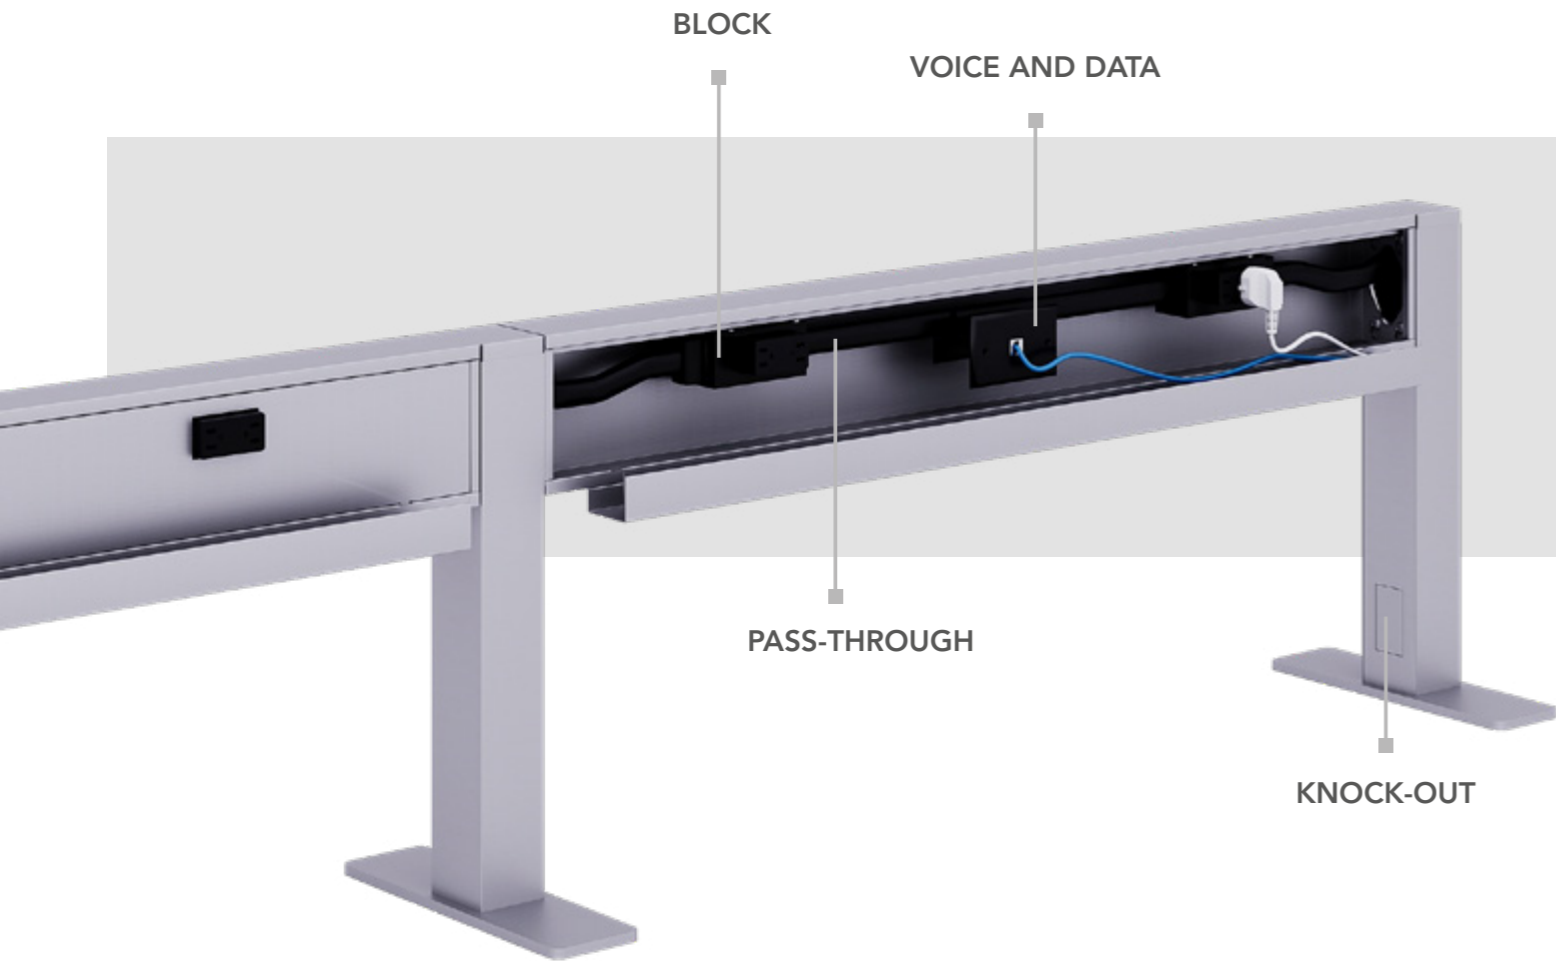

Allows straight, 90° and 120° connections in 2-way, 3-way and 4-way configurations.

Hinged raceway to organize and hide cables.

Option to add privacy screens.

ASCEND BEAM

Need complete flexibility for quick and easy change?

Ascend Beam is a simple, elevated power and data distribution product used in conjunction with Ascend tables and any Gebesa desking, storage or table series. The freestanding modular design also makes it easy to integrate into other collaborative office areas, including lounge, café and anywhere power and data distribution or privacy is needed.