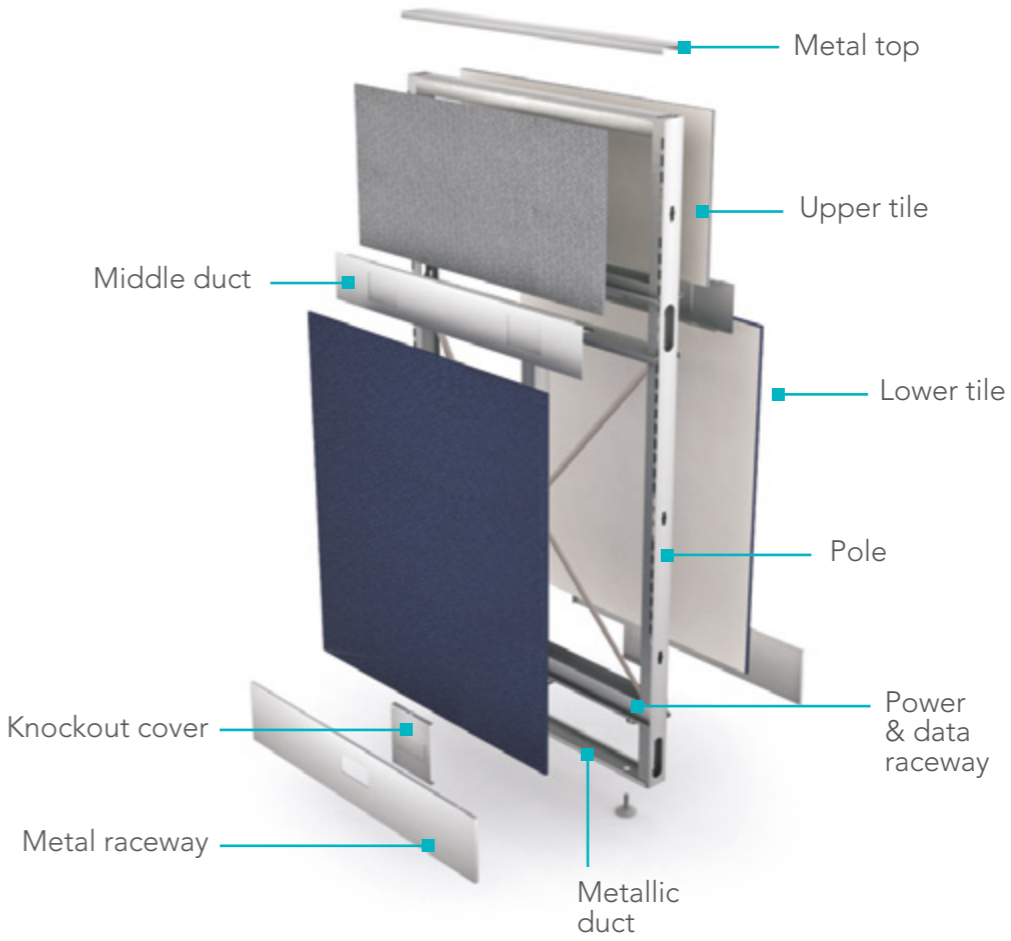

OPTIMUS STRUCTURE