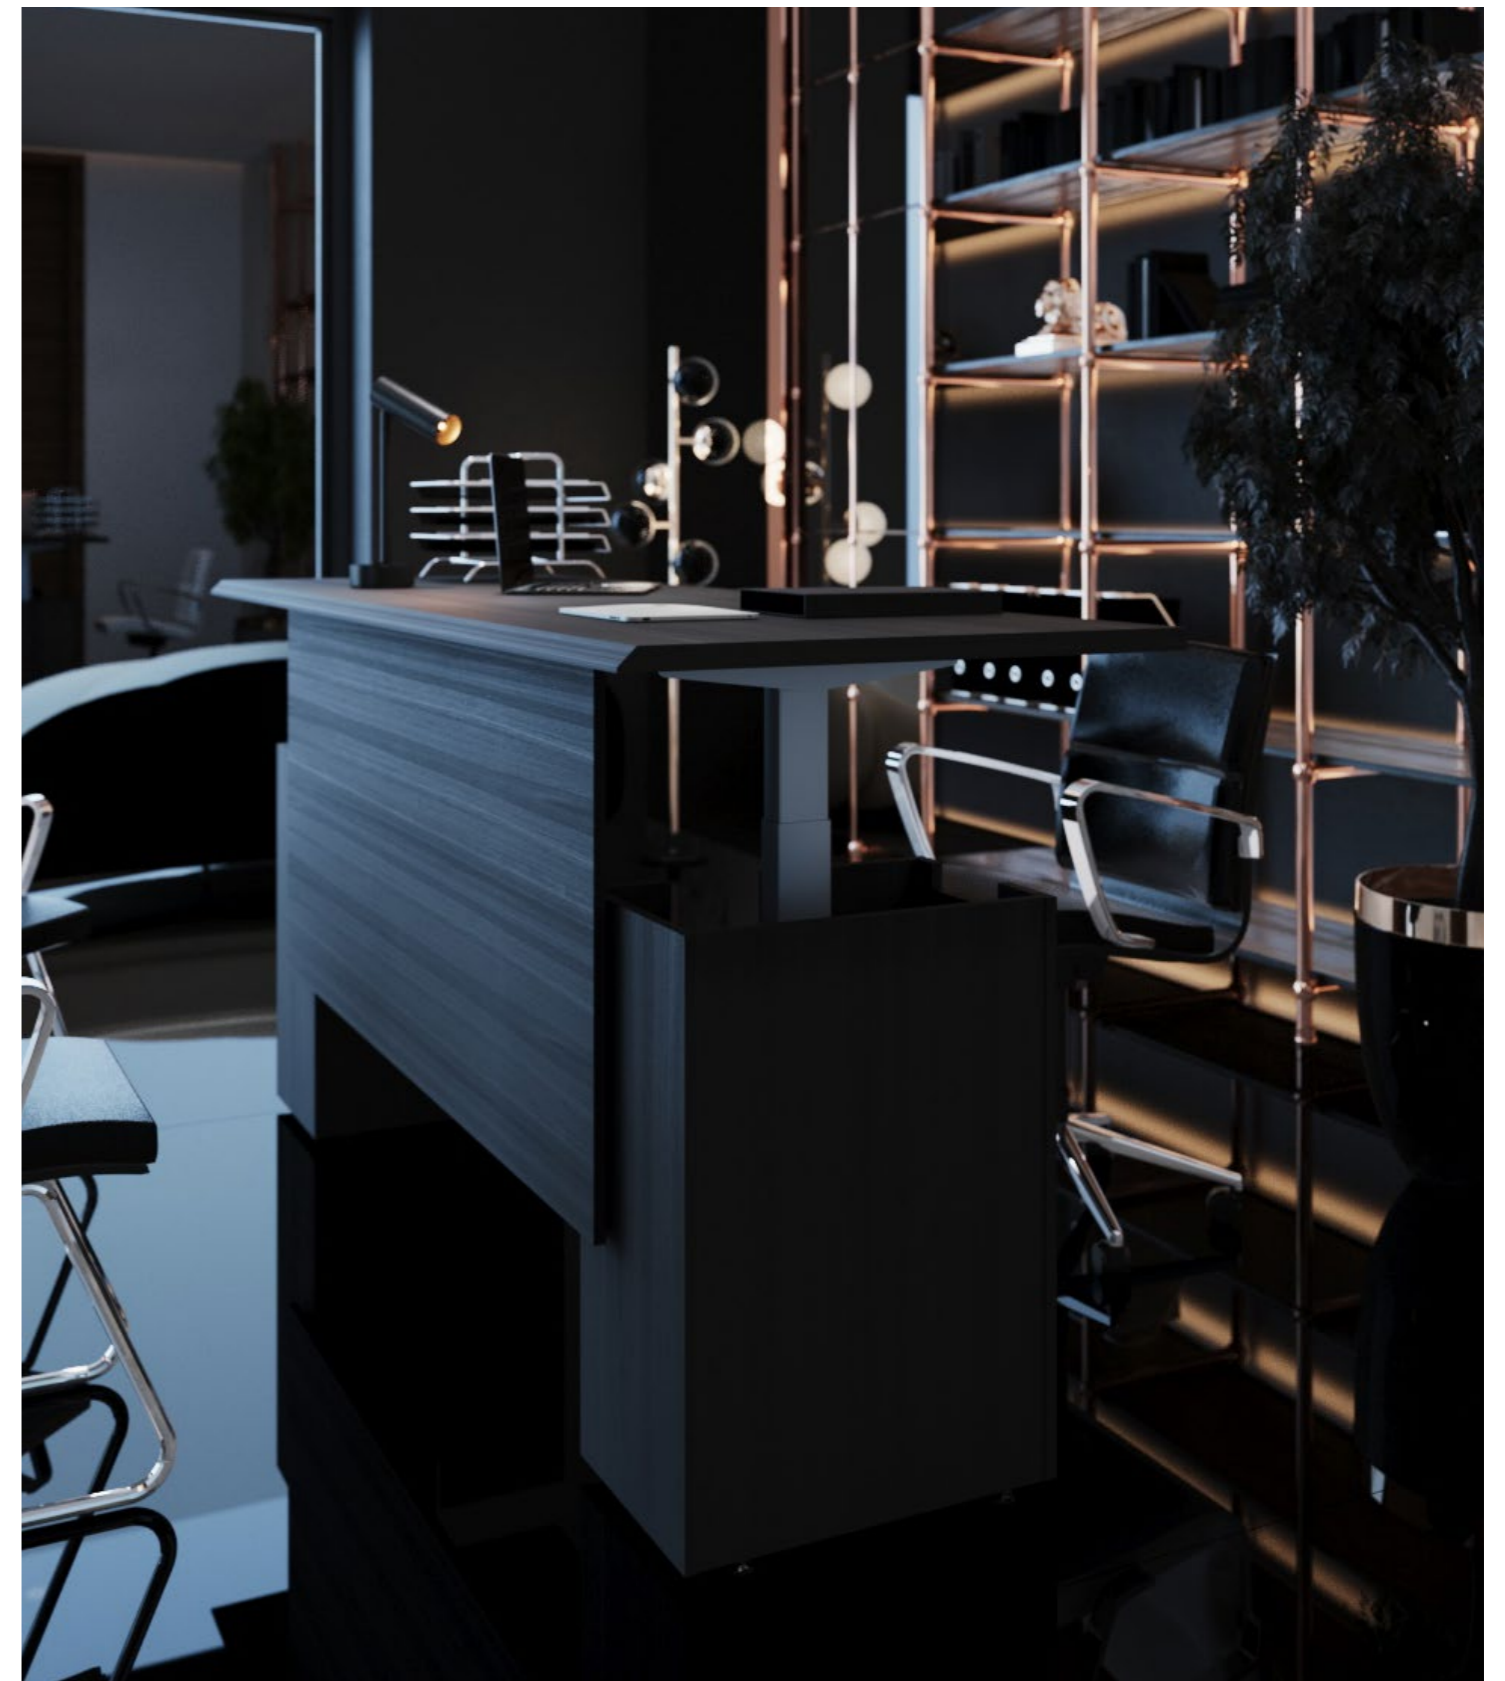

40

Training

42

Reception

WOOD VENEER

BENTO

Designed for timelessness, Bento is an elegant collection that adds a touch of distinction to your office with its cutting-edge design, wood veneer finishes and versatile features.

Bento is a versatile collection that blends the traditional with the contemporary to create functional, aesthetic spaces to suit every organization's needs.

FILO

The perfect blend of quality, elegance and modern design—along with versatile and attractive finishes—projects a dynamic image, making Filo an ideal collection for private offices.