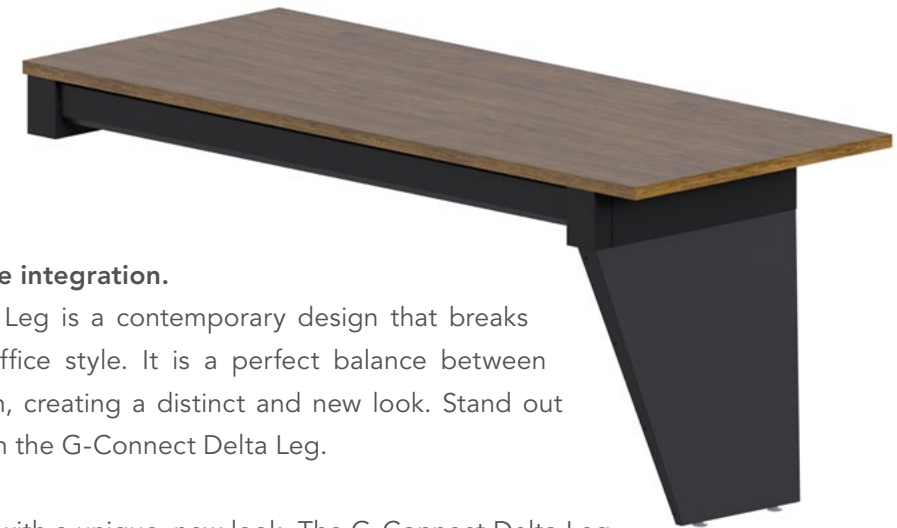

TYPICALS

Option A

Option B

Option C

Option D

Furniture color may vary from renderings.

DELTA LEG

G-CONNECT

The next step in shape integration.

The G-Connect Delta Leg is a contemporary design that breaks from the traditional office style. It is a perfect balance between functional and modern, creating a distinct and new look. Stand out and start the trend with the G-Connect Delta Leg.