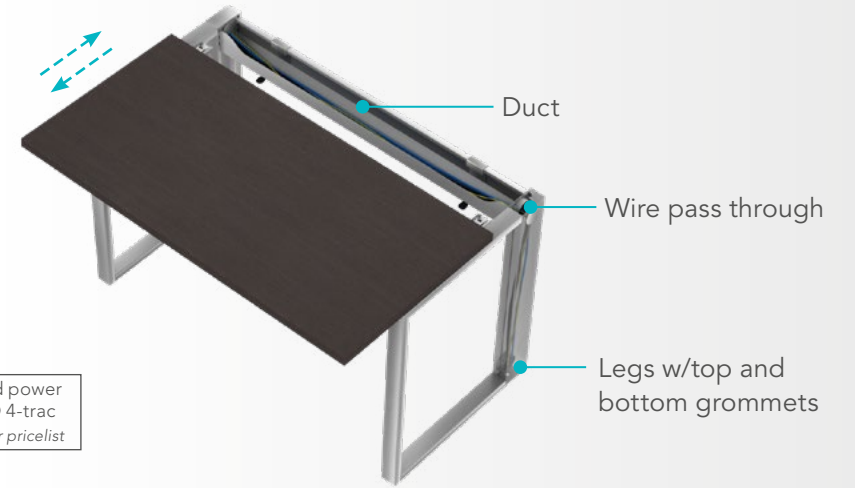

DESKS

G-CONNECT

POWER AND DATA SYSTEM

Slide mechanism
for wire access
(Not available on
G-Connect Level)
**Patent pending*

 Recommended power
system Byrne® 4-trac
-Reference power pricelist

DESK

The G-Connect desk adapts to your every need. Its sliding surface for wire management and power accessibility makes it a seamless fit for convince and comfort.

G-CONNECT LEVEL

G-CONNECT

DESK

The G-Connect Level collection adapts to any space with an innovative and thoughtful design. With modern finishes and a durable frame, the G-Connect Level is a seamless fit for any work style.

The next step in shape integration.

The G-Connect Delta Leg is a contemporary design that breaks from the traditional office style. It is a perfect balance between functional and modern, creating a distinct and new look. Stand out and start the trend with the G-Connect Delta Leg.