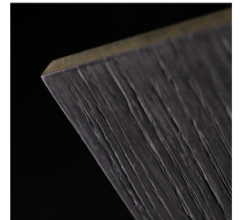

This one's for you, dear makers.

Keep it up. We got you.

Gebesa
CREATING AMAZING SPACES

Index

5 Wood

19 Metal

Wood

Redefine elegance in your workspace with our premium wood finishes. With smooth, natural textures combined with an extremely versatile aesthetic, Gebesa wood finishes elevate your environment with professionalism and prestige.

Mangalore Mango

Maple Wood

UNCOMPROMISING CRAFTSMANSHIP

Known for its durability and strength, Maple has a fine, even texture, and a natural luster.

Ebony Cerused

Red Oak Wood

HERITAGE CRAFTSMANSHIP

With its distinctive grain pattern, Red Oak is a strong, durable wood that is everlasting.

Natural

Maple Wood

BACK TO THE ROOTS

Natural Maple is smooth and versatile, lending an authentic look to any design.

River Cherry

Red Oak Wood

TAKE IT TO ANOTHER LEVEL

With its distinctive grain pattern, Red Oak is a strong, durable wood that is everlasting.

Natural

Red Oak Wood

CREATIVITY UNLEASHED

With its distinctive grain pattern, Red Oak is a strong, durable wood that is everlasting.

Natural

Birch Veneered Plywood

BEING DIFFERENT

Birch offers a fine, even texture without compromising strength and durability.