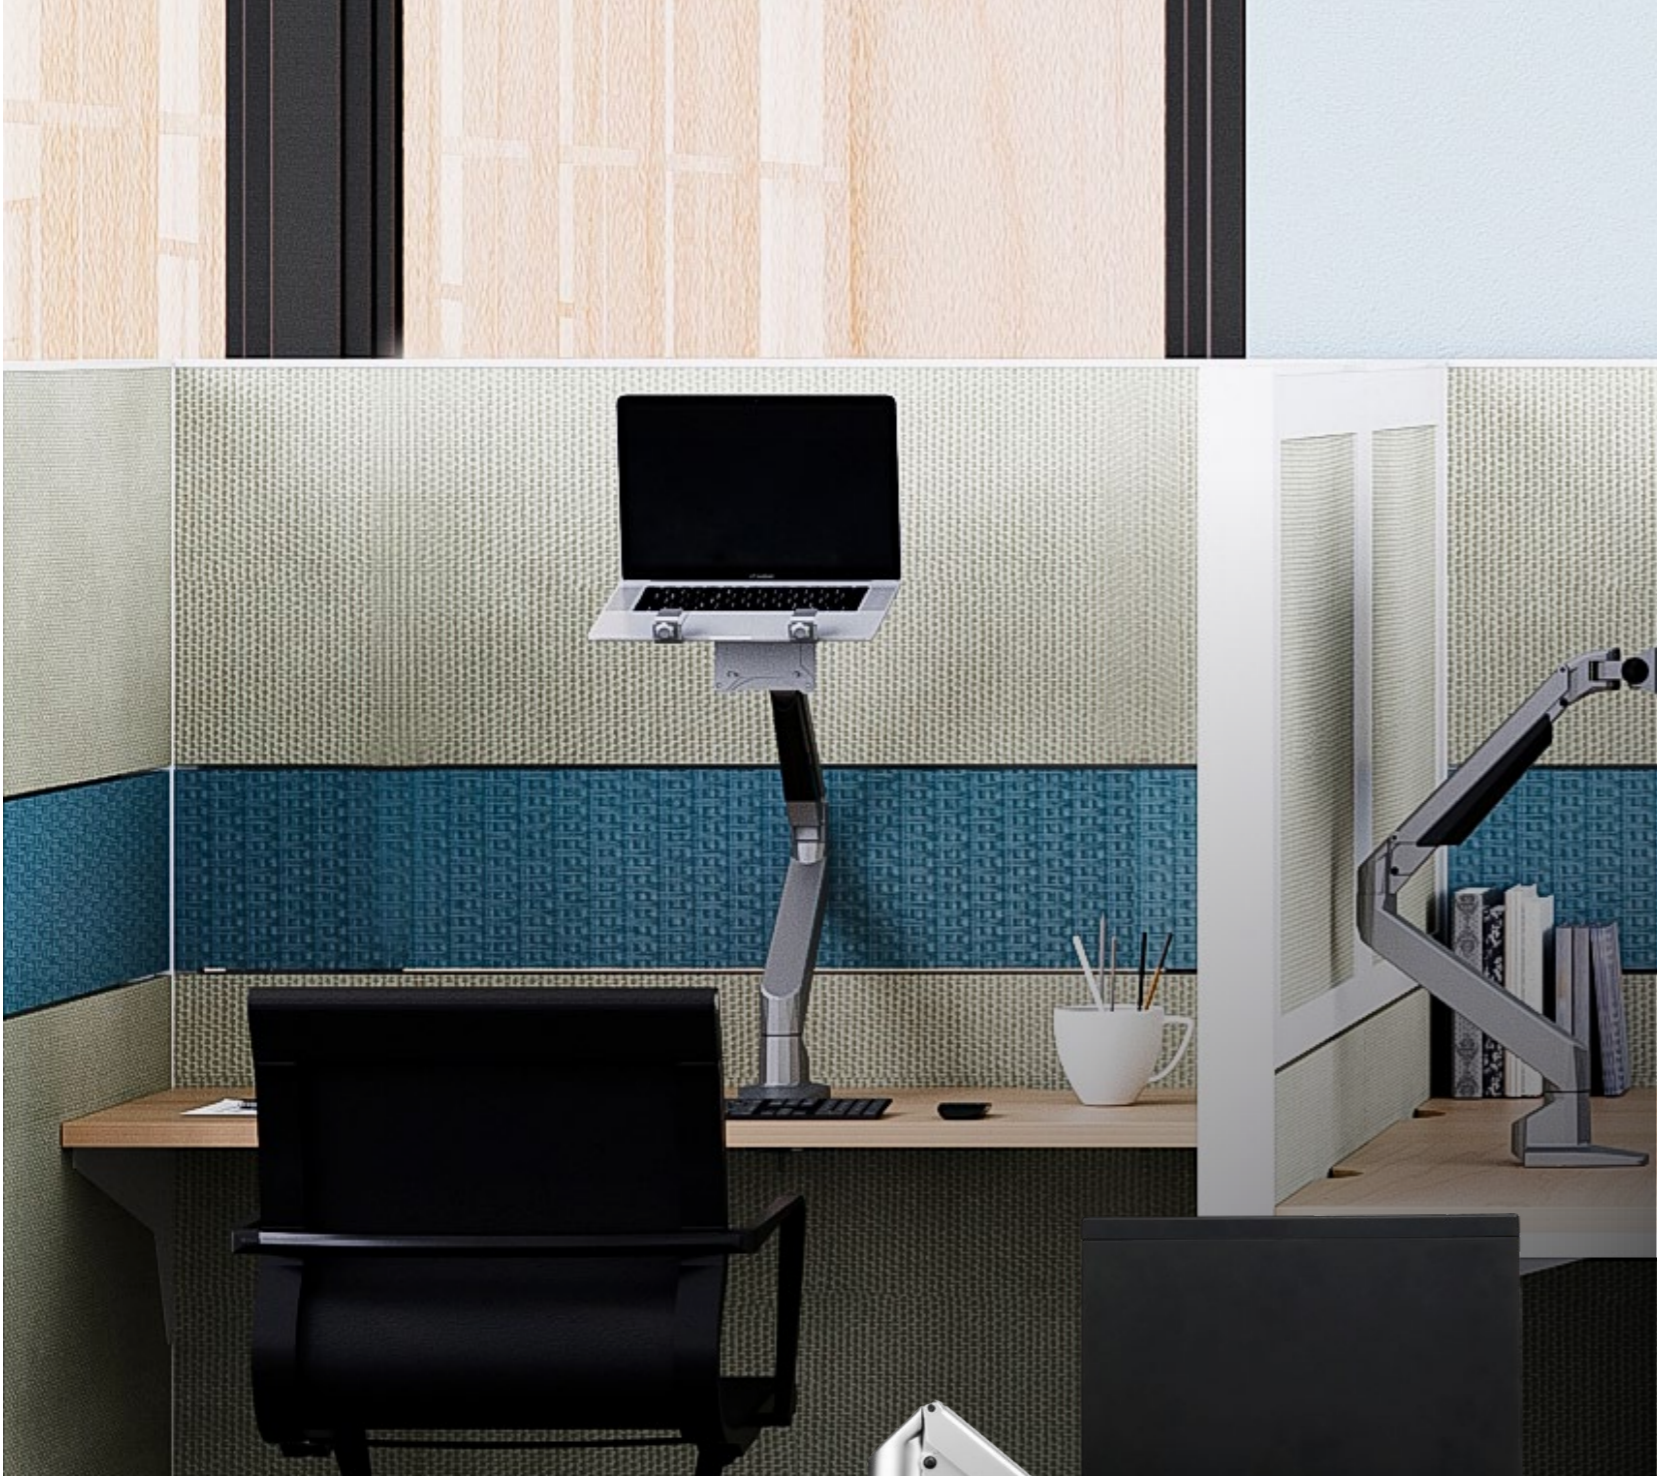

REACH
fits every position,
every posture.

REACH SINGLE MONITOR ARM

Gebesa's new Reach single monitor arm has a wide variety of configurations and weight capacities to meet different position and posture needs at work.

Desk thickness
<50 mm

REACH DUAL MONITOR ARM

Reach new levels of productivity! Gebesa's new Reach line offers dual monitor arms—the perfect tool for all kinds of work tasks.

DIMENSIONS & FUNCTIONS

 Monitor size
<24"

 Weight range
4-22 lb

 Tilt
+75°~ -30°

 Swivel
±90°

 Vesa
75*75
100*100

 Pivot
±90°

 Lift
340 mm

 Desk thickness
<60 mm

LAPTOP TRAY

The Reach laptop tray is designed to make your device secure and flexible for a better viewing experience.

DIMENSIONS & FUNCTIONS

Lift
340 mm

Weight range
4-22 lb

Tilt
+75° ~ -30°

Swivel
±90°

Vesa
75*75
100*100