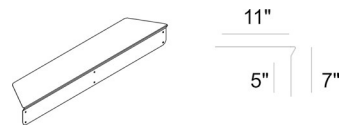

Collaborative Ledge

FINISHES

VENTI