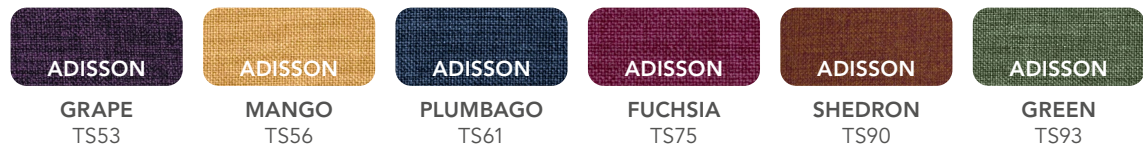

Furniture color may vary from images.

HARRY PEAR FH09	HARRY SKY FH65	HARRY PEACOCK FH86	HARRY SHEDRON FH90	CUBE PEAR TU09	CUBE SILVER TU10
CUBE NAVY TU67	WONDER CORAL TW47	WONDER WINE TW48	WONDER SKY TW65	WONDER CANARY TW72	WONDER OBELISK TW77
WONDER PEACOCK TW86					

Furniture color may vary from images.

FABRIC GRADE C

ONTARIO GRAY TA06	ONTARIO SILVER TA10	ONTARIO PLATINUM TA20	ONTARIO OXFORD TA30	ONTARIO BLUE TA35	ONTARIO RED TA37
ONTARIO CEMENT TA44	ONTARIO PINEAPPLE TA58	ONTARIO PLUMBAGO TA61	ONTARIO MINT TA82	ONTARIO HAZELNUT TA87	ONTARIO BRICK TA88
ONTARIO LIME TA96	CRISTALES BLACK TJ00	CRISTALES SAND TJ05	CRISTALES GRAY TJ06	CRISTALES PEAR TJ09	CRISTALES CHOCOLATE TJ23
CRISTALES RED TJ37	CRISTALES ELECTRIC TJ39	CRISTALES AQUA TJ70	CRISTALES PEACOCK TJ86	BONDY OXFORD TN30	BONDY GRAPE TN53
BONDY PLUMBAGO TN61	BONDY CREAM TN81	BONDY MINT TN82	BONDY GOLD TN85	BONDY RED TN88	STANLEY BEIGE TY02

FABRIC GRADE D

FABRIC GRADE E

Furniture color may vary from images.

Gebesa
CREATING AMAZING SPACES