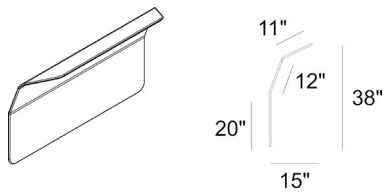

DIMENSIONS

VENTI

SOFAS

- Lounge / Lounge with axil: 61" x 26" x 44"
- Backless Lounge: 61" x 26" x 20"
- Triangle Ottoman: 26" x 22" x 20"
- Lounge Canopy: 58" x 15" x 38"
- Collaborative Ledge: 58" x 11" x 7"

WHITEBOARD TABLES

- Whiteboard Top Round Table: 47" x 18"
- Whiteboard Top Rectangular Table: 47" x 24" x 18"
- Whiteboard Top Corner Table: 24" x 24" x 18"

COLLABORATIVE TABLES

- Rectangular / Bullet / Boat / Bulb: 59" x 47" | 71" x 47"

MOBILE HUB

- Mobile Multimedia Hub Panel: 47" x 75"
- Mobile Hub Panel: 35" x 75"
- Multipurpose Shelf: 15" x 16"

Lounge Canopy