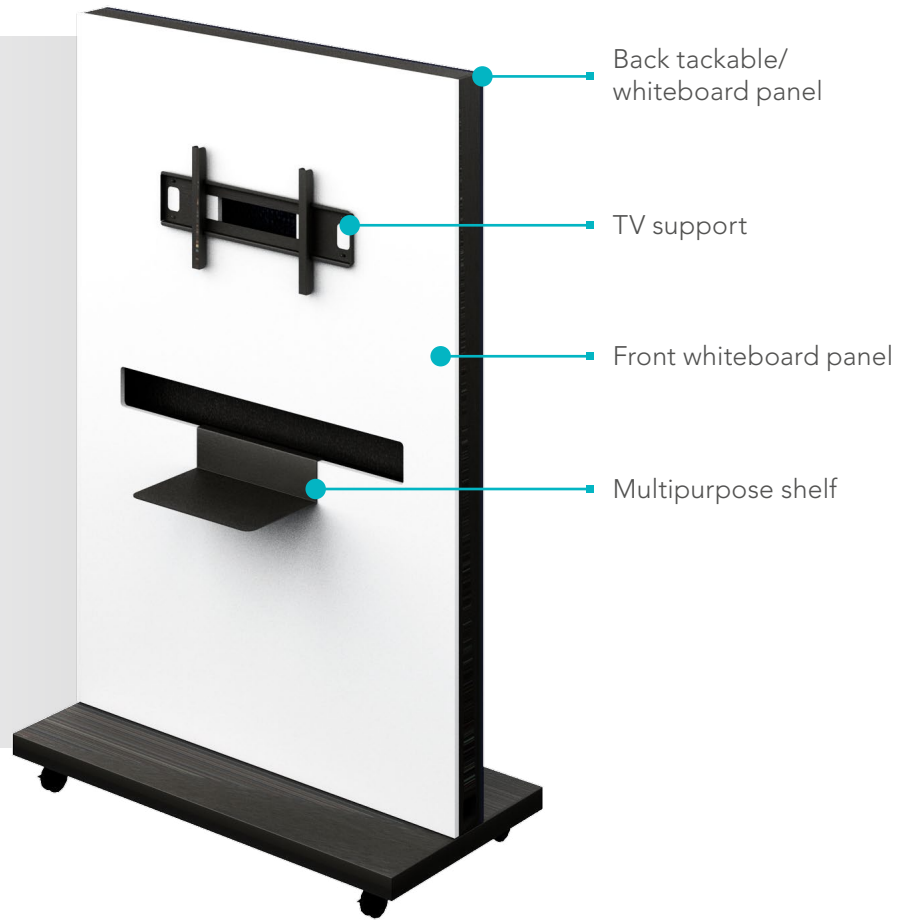

RECTANGULAR TABLE

A stylish and modern addition to the work space, the Venti rectangular tables are the perfect multi-use accessory.

The Venti Table Collection offers a range of finishes and colors to accentuate the office for all. Designed with class, these surfaces seamlessly compliment any space, bringing functionality and convenience with style.

COLLABORATIVE TABLES

VENTI

Furniture color may vary from renderings.

Bullet Table

Boat Table

Rectangular Table

Bulb Table

Can be used with Panel Systems

Venti Collaborative Tables bring elegance to any space. Position your way from boardrooms and offices to training and break rooms.

Mix and match with a Venti Mobile Hub to create the ultimate ergonomic and collaborative work environment.

MOBILE HUB

VENTI

The Venti Mobile Hub allows individuals and teams to collaborate wherever they may be. Roll them easily and lock them in place, creating impromptu project walls so teams can collaborate everywhere in between. Versatile and mobile, the Venti Mobile Hub is a central element to every workspace.