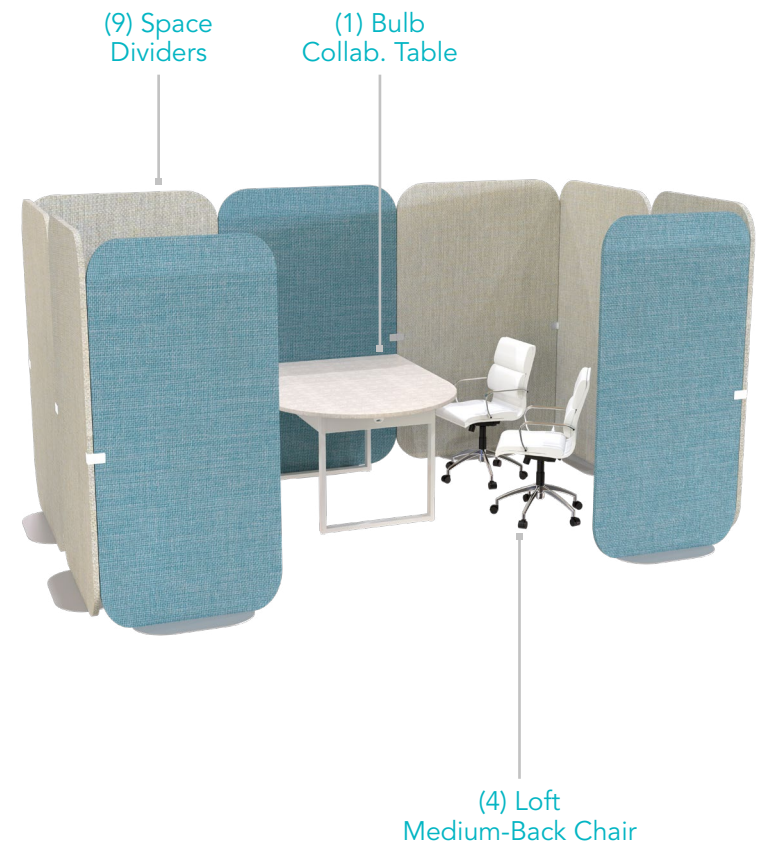

TYPICALS

ZONE

TYPICAL 5

TYPICAL 6