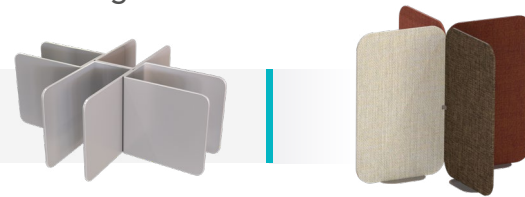

Furniture color may vary from renderings.

ZONE

Increase the flexibility of your work area by reconfiguring spaces in a matter of minutes!
Discover Zone's customization capacity and Gebesa's full line of Adisson fabrics.

X Configuration

T Configuration

90° Configuration

120° Configuration

Furniture color may vary from renderings.

AVAILABLE DIMENSIONS (H x W)

45x30''	55x30''	65x30''	75x30''
45x36''	55x36''	65x36''	75x36''
45x42''	55x42''	65x42''	75x42''
45x48''	55x48''	65x48''	75x48''