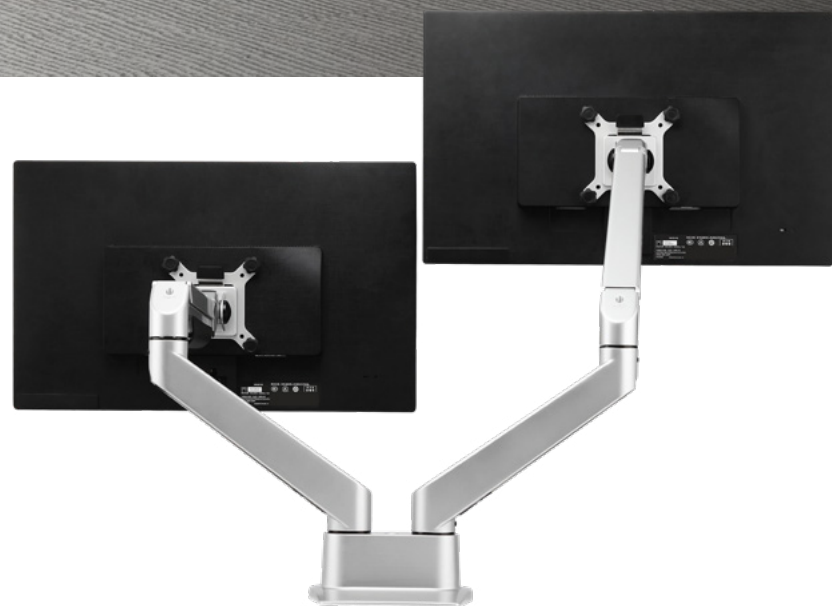

REACH
fits every position,
every posture.

REACH SINGLE MONITOR ARM

Gebesa's new Reach single monitor arm has a wide variety of configurations and weight capacities to meet different position and posture needs at work.

DIMENSIONS & FUNCTIONS

Monitor size
<30"

Weight range
4-22 lb

Tilt
+75°~ -30°

Swivel
±90°

Vesa
75*75
100*100

Pivot
±90°

Lift
340 mm

Desk thickness
<50 mm

REACH DUAL MONITOR ARM

Reach new levels of productivity! Gebesa's new Reach line offers dual monitor arms—the perfect tool for all kinds of work tasks.

DIMENSIONS & FUNCTIONS

 Monitor size
<24"

The Reach laptop tray is designed to make your device secure and flexible for a better viewing experience.

DIMENSIONS & FUNCTIONS

Lift
340 mm

Weight range
4-22 lb

Tilt
+75° ~ -30°

Swivel
±90°

Vesa
75*75
100*100