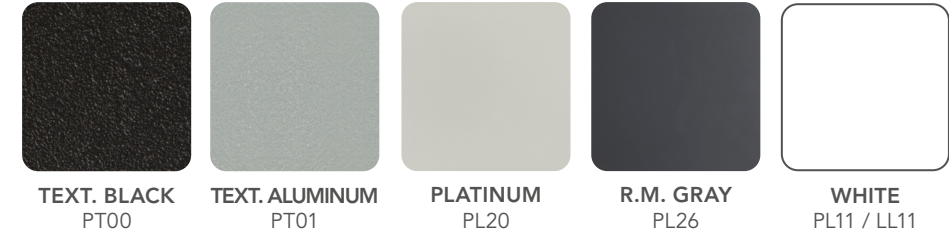

TYPICAL 8

FINISHES

ZONE

STRUCTURE

METALLICS

Gebesa
CREATING AMAZING SPACES