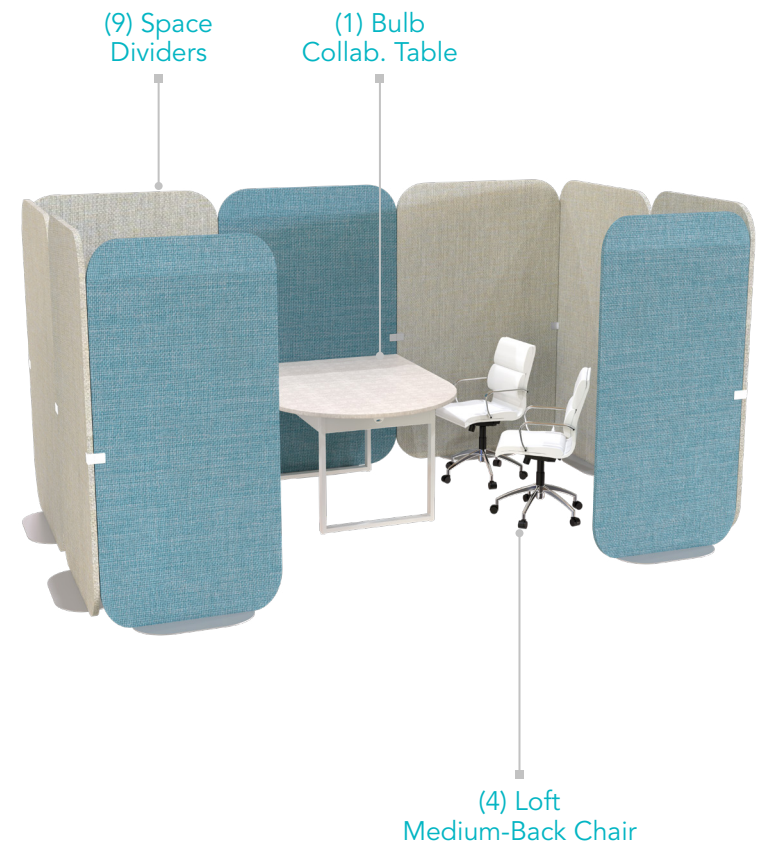

TYPICALS

ZONE

TYPICAL 5

TYPICAL 6