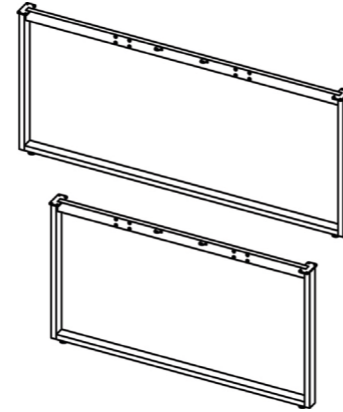

# Available product

Lateral leg 24" x 28" - Textured Aluminum  
**GAR826060PT01**

Lateral leg 24" x 28" - Black  
**GAR826060PL00**

Adjustable crossbar - Textured Aluminum  
**GAR867010PT01**

Adjustable crossbar - Black  
**GAR867010PL00**

O leg de 52" x 28" - Textured Aluminum  
**GAR825130PT01**

O leg de 52" x 28" - Black  
**GAR825130PL00**

Central leg double run 36" x 28"  
- Textured Aluminum  
**GAR827090PT01**

Central leg double run 36" x 28"  
- Black  
**GAR827090PL00**