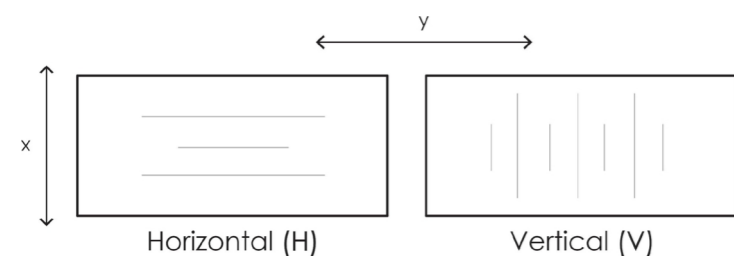

**1 Power, 1 USB A + 1 USB C, 108" Cord**

CODE  
BE010017TR-1-1AC-EM-108

MIKI  
**White/Black color**

**2 Power, 1 USB A + 1 USB C, 108" Cord**

CODE:  
BE010017TR-2-1AC-EM-108

MIKI  
**White/Black color**

Straight work surface 47" x 24" - White  
Straight work surface 59" x 24" - White  
Straight work surface 71" x 24" - White